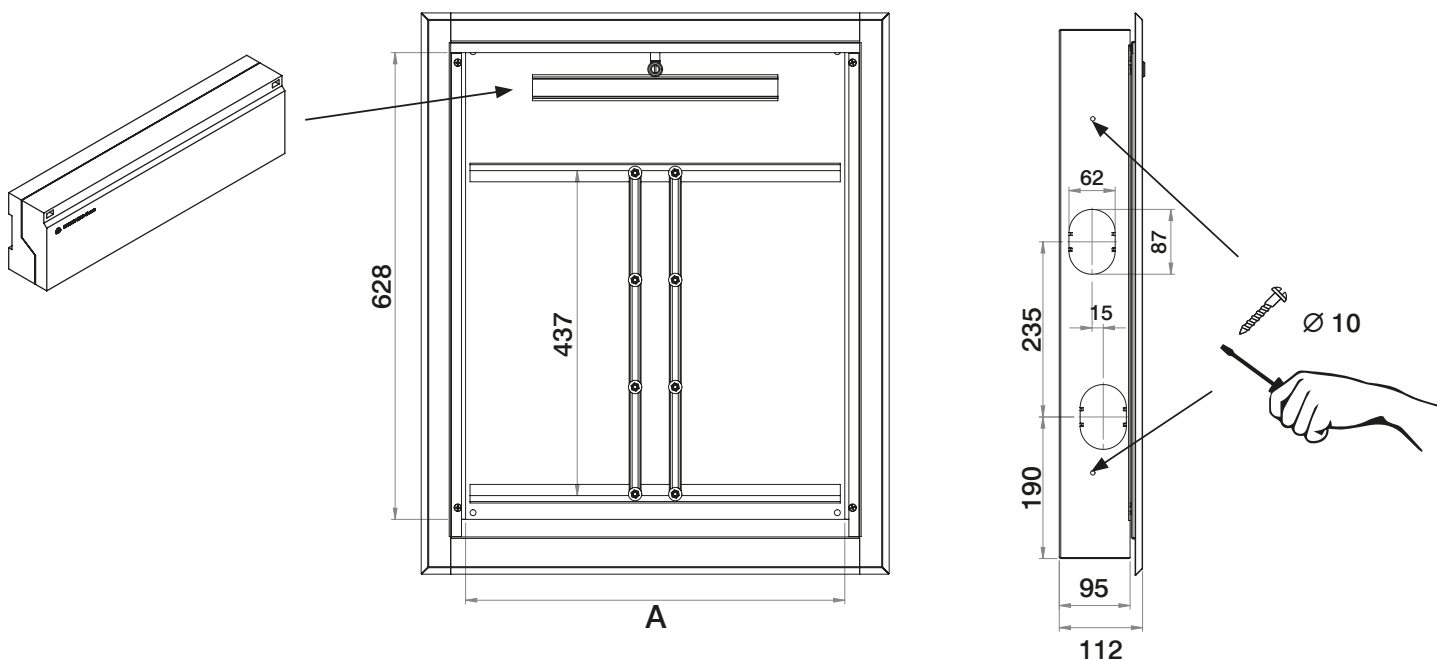

UP K550

UP K850

UP K1150

SYSTEM
KAN-therm

max Ø 32

max Ø 32

UP K550

UP K850

UP K1150

SYSTEM
KAN-therm

Code	UP K550	UP K850	UP K1150
	1445273000	1445273001	1445273002
A [mm]	510	810	1100

Code	UP K550	UP K850	UP K1150
	1445273000	1445273001	1445273002
L [mm]	550	850	1150