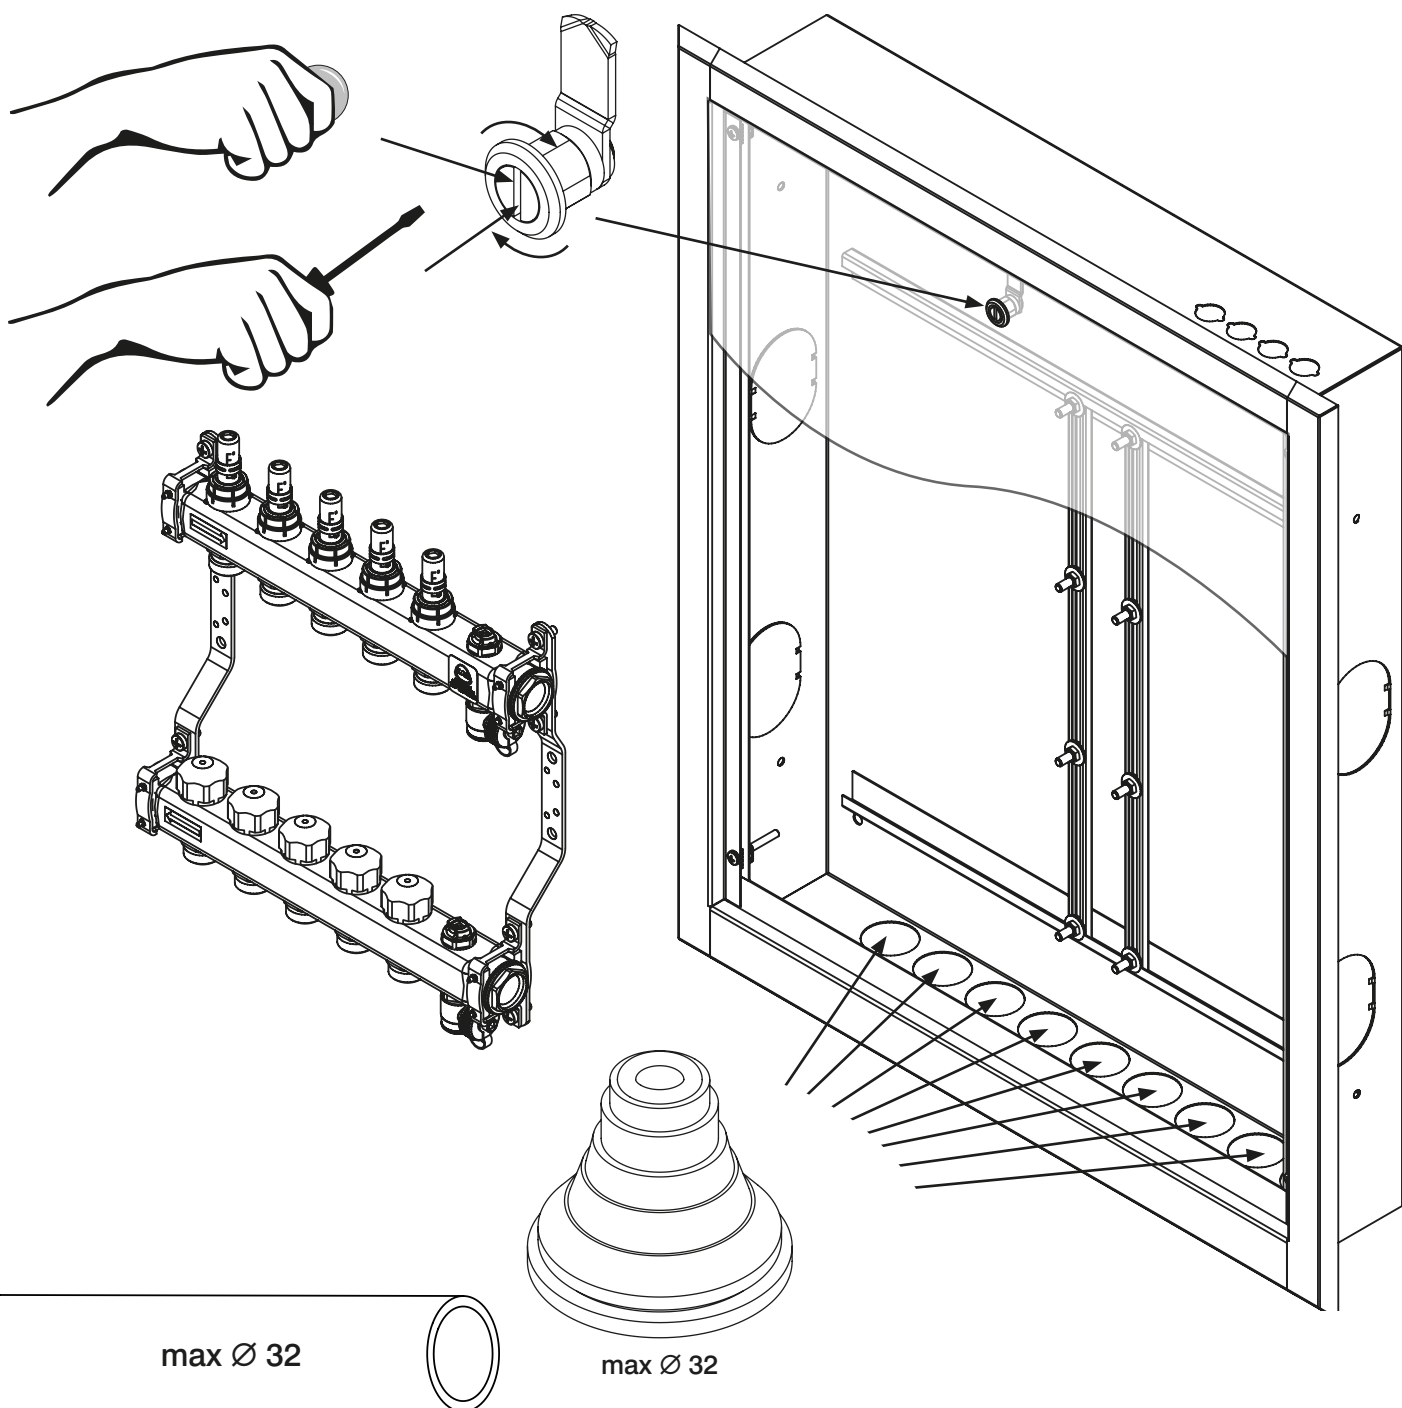

UP K550

UP K850

UP K1150

SYSTEM
KAN-therm

max Ø 32

max Ø 32

UP K550

UP K850

UP K1150

SYSTEM
KAN-therm

Code	UP K550	UP K850	UP K1150
	1445273000	1445273001	1445273002
A [mm]	510	810	1100

Code	UP K550	UP K850	UP K1150
	1445273000	1445273001	1445273002
L [mm]	550	850	1150