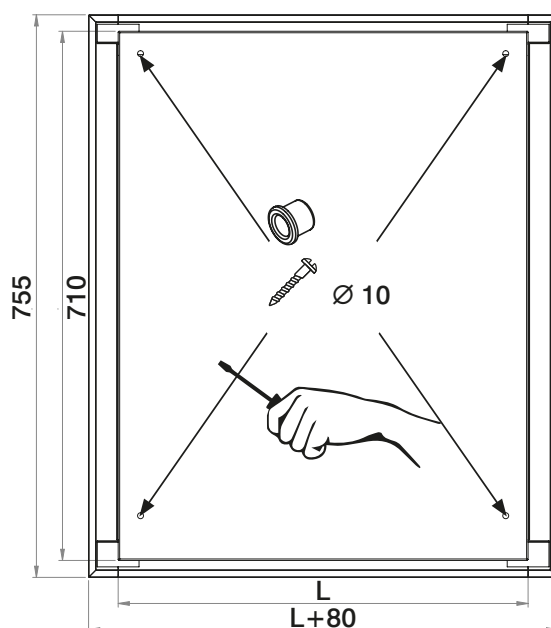

UP K550

UP K850

UP K1150

SYSTEM
KAN-therm

max Ø 32

max Ø 32

UP K550

UP K850

UP K1150

SYSTEM
KAN-therm

Code	UP K550	UP K850	UP K1150
	1445273000	1445273001	1445273002
A [mm]	510	810	1100

Code	UP K550	UP K850	UP K1150
	1445273000	1445273001	1445273002
L [mm]	550	850	1150